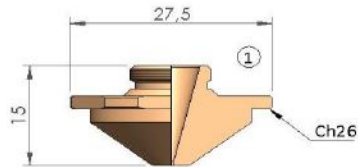

Replacement parts suitable for YAWEI[®]

POS	LS. CODE	ORIGINAL CODE	DESCRIPTION
	471001W		YAWEI [®] NOZZLE Ø 0.8
	471002W		YAWEI [®] NOZZLE Ø 1.0
	471003W		YAWEI [®] NOZZLE Ø 1.2
	471004W		YAWEI [®] NOZZLE Ø 1.5
	471005W		YAWEI [®] NOZZLE Ø 1.8
	471006W		YAWEI [®] NOZZLE Ø 2.0
	471007W		YAWEI [®] NOZZLE Ø 2.3
	471008W		YAWEI [®] NOZZLE Ø 2.5
	471009W		YAWEI [®] NOZZLE Ø 3.0
	471010W		YAWEI [®] NOZZLE Ø 3.5
	471011W		YAWEI [®] NOZZLE Ø 4.0
	471012W		YAWEI [®] NOZZLE Ø 4.5

POS	LS. CODE	ORIGINAL CODE	DESCRIPTION
	471016W		YAWEI [®] DOUBLE NOZZLE Ø 0.8
	471017W		YAWEI [®] DOUBLE NOZZLE Ø 1.0
	471018W		YAWEI [®] DOUBLE NOZZLE Ø 1.2
	471019W		YAWEI [®] DOUBLE NOZZLE Ø 1.4
	471020W		YAWEI [®] DOUBLE NOZZLE Ø 1.5
	471021W		YAWEI [®] DOUBLE NOZZLE Ø 1.8
	471022W		YAWEI [®] DOUBLE NOZZLE Ø 2.0
	471023W		YAWEI [®] DOUBLE NOZZLE Ø 2.3
	471024W		YAWEI [®] DOUBLE NOZZLE Ø 2.5
	471025W		YAWEI [®] DOUBLE NOZZLE Ø 2.7
	471026W		YAWEI [®] DOUBLE NOZZLE Ø 3.0
	471027W		YAWEI [®] DOUBLE NOZZLE Ø 3.5
	471028W		YAWEI [®] DOUBLE NOZZLE Ø 4.0
	471029W		YAWEI [®] DOUBLE NOZZLE Ø 4.5
	471030W		YAWEI [®] DOUBLE NOZZLE Ø 5.0