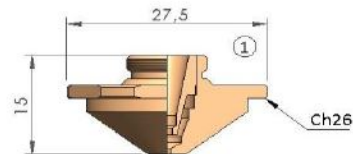

Replacement parts suitable for YAWEI[®]

POS	LS. CODE	ORIGINAL CODE	DESCRIPTION
	471001W		YAWEI [®] NOZZLE Ø 0.8
	471002W		YAWEI [®] NOZZLE Ø 1.0
	471003W		YAWEI [®] NOZZLE Ø 1.2
	471004W		YAWEI [®] NOZZLE Ø 1.5
	471005W		YAWEI [®] NOZZLE Ø 1.8
	471006W		YAWEI [®] NOZZLE Ø 2.0
	471007W		YAWEI [®] NOZZLE Ø 2.3
	471008W		YAWEI [®] NOZZLE Ø 2.5
	471009W		YAWEI [®] NOZZLE Ø 3.0
	471010W		YAWEI [®] NOZZLE Ø 3.5
	471011W		YAWEI [®] NOZZLE Ø 4.0
	471012W		YAWEI [®] NOZZLE Ø 4.5

POS	LS. CODE	ORIGINAL CODE	DESCRIPTION
	471016W		YAWEI [®] DOUBLE NOZZLE Ø 0.8
	471017W		YAWEI [®] DOUBLE NOZZLE Ø 1.0
	471018W		YAWEI [®] DOUBLE NOZZLE Ø 1.2
	471019W		YAWEI [®] DOUBLE NOZZLE Ø 1.4
	471020W		YAWEI [®] DOUBLE NOZZLE Ø 1.5
	471021W		YAWEI [®] DOUBLE NOZZLE Ø 1.8
	471022W		YAWEI [®] DOUBLE NOZZLE Ø 2.0
	471023W		YAWEI [®] DOUBLE NOZZLE Ø 2.3
	471024W		YAWEI [®] DOUBLE NOZZLE Ø 2.5
	471025W		YAWEI [®] DOUBLE NOZZLE Ø 2.7
	471026W		YAWEI [®] DOUBLE NOZZLE Ø 3.0
	471027W		YAWEI [®] DOUBLE NOZZLE Ø 3.5
	471028W		YAWEI [®] DOUBLE NOZZLE Ø 4.0
	471029W		YAWEI [®] DOUBLE NOZZLE Ø 4.5
	471030W		YAWEI [®] DOUBLE NOZZLE Ø 5.0